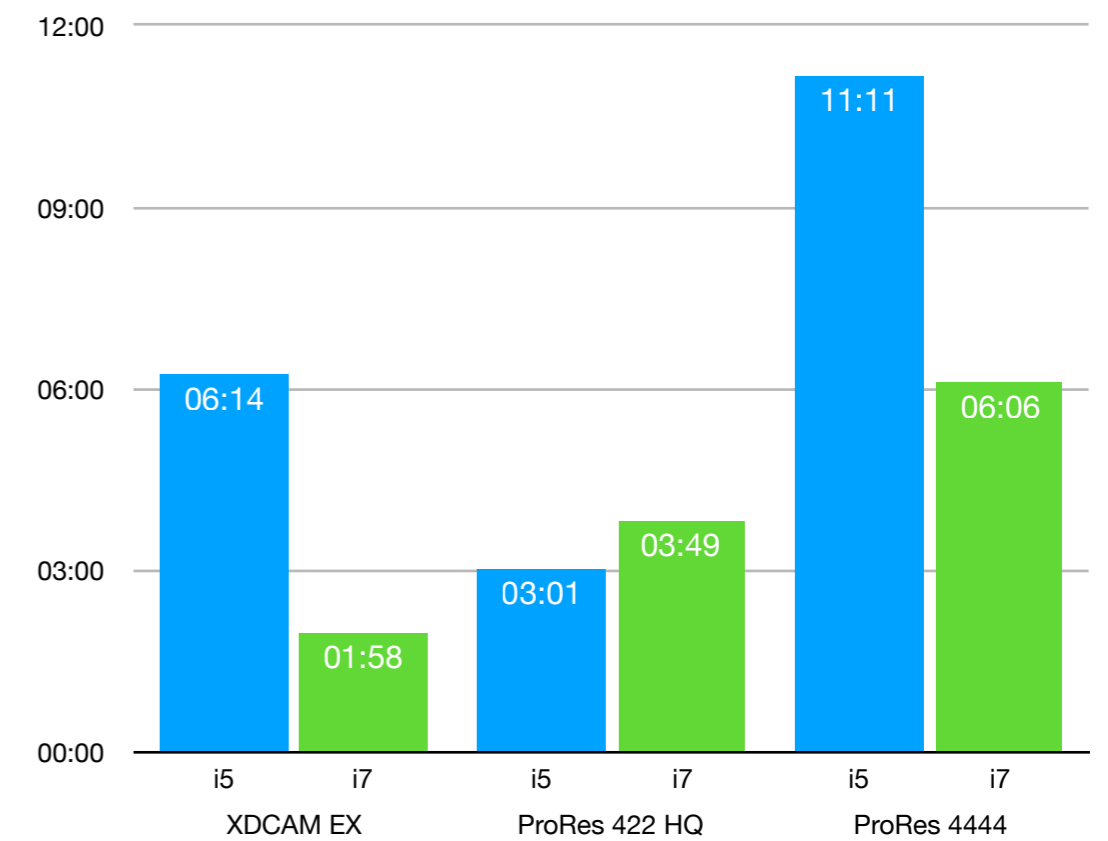

Apple Compressor 4.4.5 CPU Speed Comparison - HEVC 8-bit