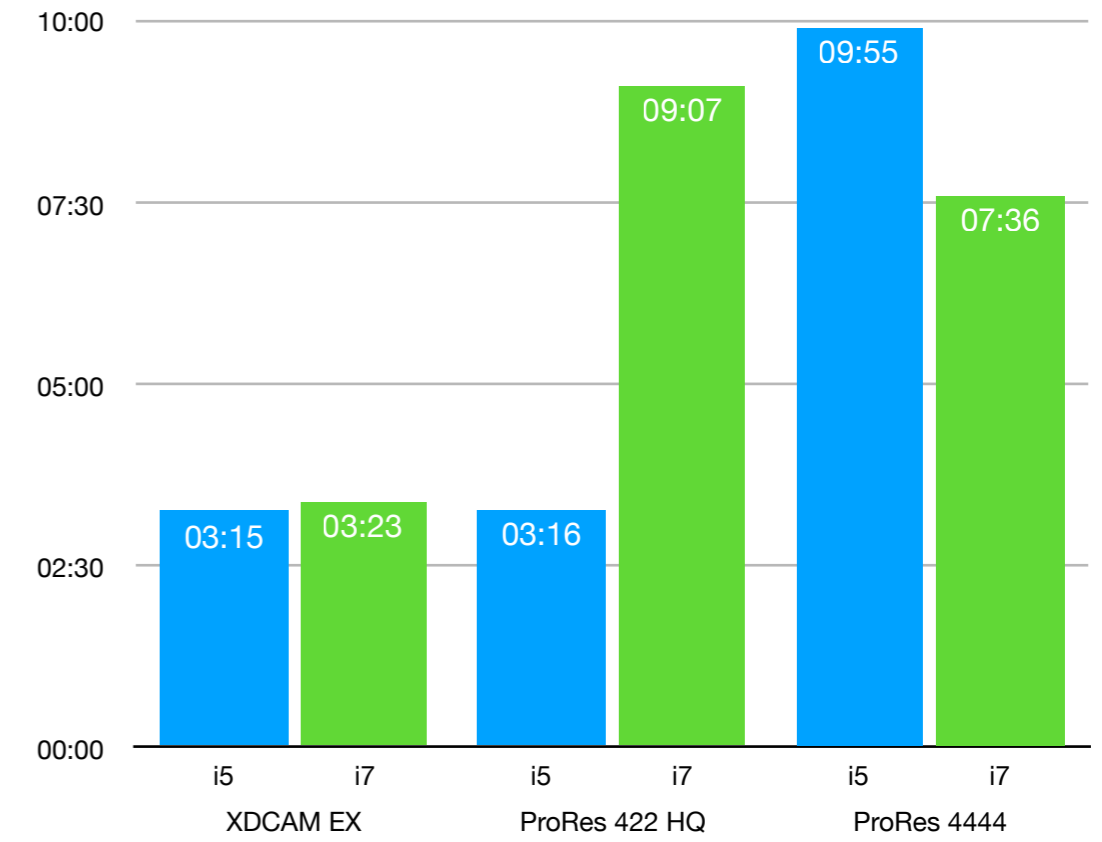

Compressor 4.4.4 CPU Speed Comparison

	i5	i7	i5	i7	i5	i7
	<i>H.264</i>	<i>H.264</i>	<i>HEVC 8-bit</i>	<i>HEVC 8-bit</i>	<i>HEVC 10-bit</i>	<i>HEVC 10-bit</i>
XDCAM EX	03:15	03:23	05:59	02:07	1:09:33	1:43:17
ProRes 422 HQ	03:16	09:07	02:54	04:28	35:48	54:21
ProRes 4444	09:55	07:36	10:06	04:48	Failed	Failed

Apple Compressor 4.4.4 CPU Speed Comparison - H.264