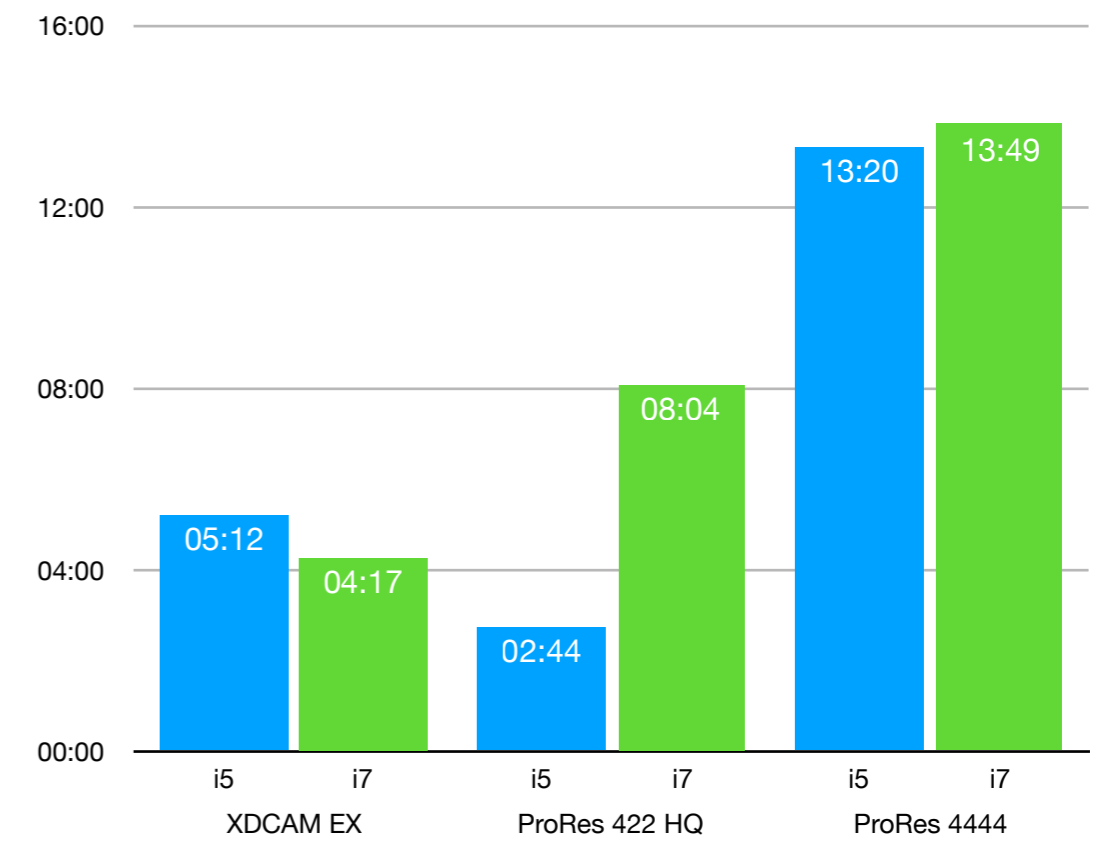

Compressor 4.4.5 CPU Speed Comparison - i5 vs. i7

	i5	i7	i5	i7	i5	i7
Source File Type	<i>H.264</i>	<i>H.264</i>	<i>HEVC 8-bit</i>	<i>HEVC 8-bit</i>	<i>HEVC 10-bit</i>	<i>HEVC 10-bit</i>
XDCAM EX	05:12	04:17	06:14	01:58	1:07:31	1:44:49
ProRes 422 HQ	02:44	08:04	03:01	03:49	34:00	54:24
ProRes 4444	13:20	13:49	11:11	06:06	Failed	Failed

Apple Compressor 4.4.5 CPU Speed Comparison - H.264