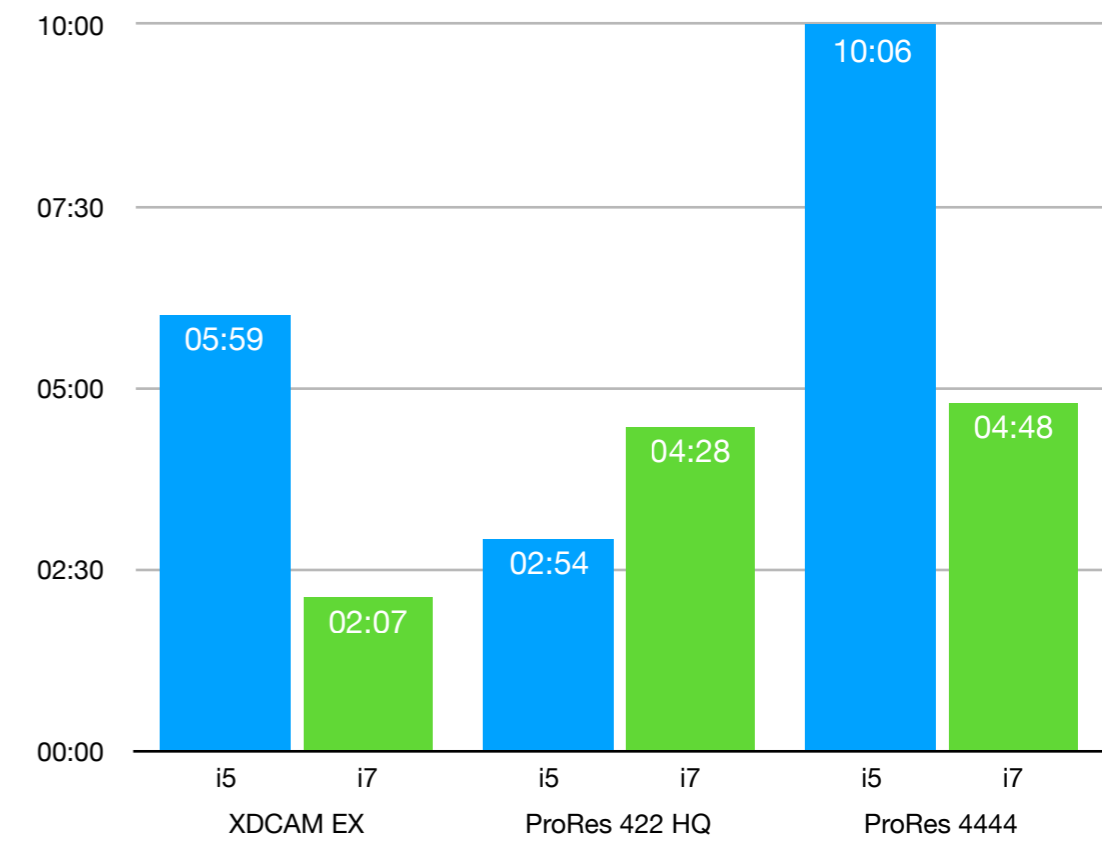

Apple Compressor 4.4.4 CPU Speed Comparison - HEVC 8-bit